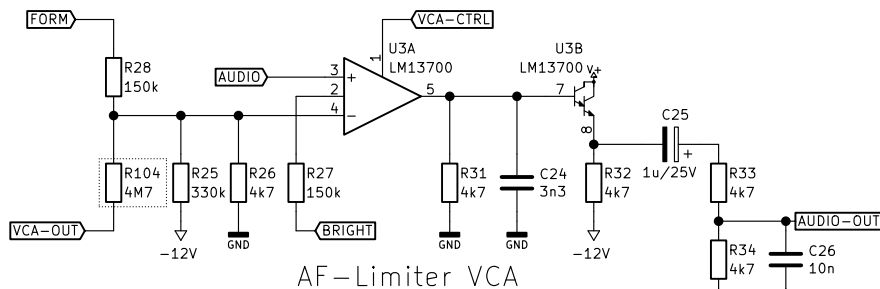

EW-MOD_RF-Circuit
EW-MOD_SCH02_0v2.sch

Aetherwellen-Musik.de
Theremin

Title: EW-Theremin Modification LF-Circuit

NOTE: Aetherwellen-Musik.de

Originator: A. Klaus

Project: Rockmorizer

Date: 2022-01-05

Editor: A. Klaus

Status: DRAFT

Revision: 0.2

File: EW-MOD_SCH01_0v2.sch

Size: A4

Sheet: 1 / 2

Aetherwellen-Musik.de
MADE IN GERMANY

Aetherwellen-Musik.de
Theremin

Title: EW-Theremin Modification RF-Circuit		Aetherwellen-Musik.de MADE IN GERMANY	
NOTE: Aetherwellen-Musik.de			
Originator: A. Klaus	Project: Rockmorizer	Date: 2022-01-05	
Editor: A. Klaus	Status: DRAFT	Revision: 0.2	
File: EW-MOD_SCH02_0v2.sch		Size: A4	Sheet: 2 / 2