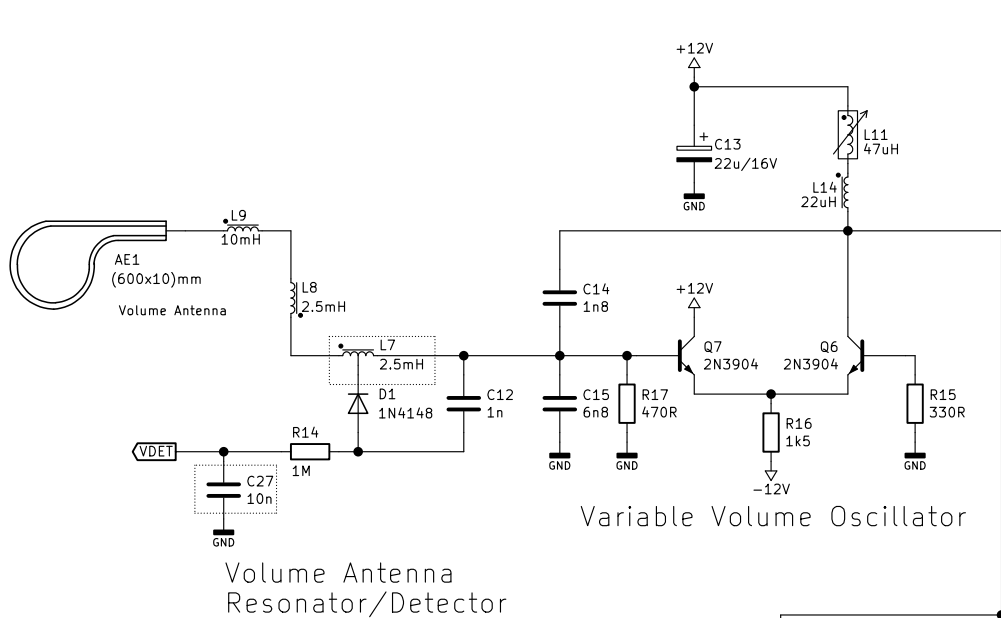

Status: DRAFT

Revision: 0.2

File: EW-MOD_SCH01_0v2.sch

Size: A4

Sheet: 1 / 2

Aetherwellen-Musik.de
MADE IN GERMANY

Aetherwellen-Musik.de
Theremin

Title: EW-Theremin Modification RF-Circuit		Aetherwellen-Musik.de MADE IN GERMANY	
NOTE: Aetherwellen-Musik.de			
Originator: A. Klaus	Project: Rockmorizer	Date: 2022-01-05	
Editor: A. Klaus	Status: DRAFT	Revision: 0.2	
File: EW-MOD_SCH02_0v2.sch		Size: A4	Sheet: 2 / 2