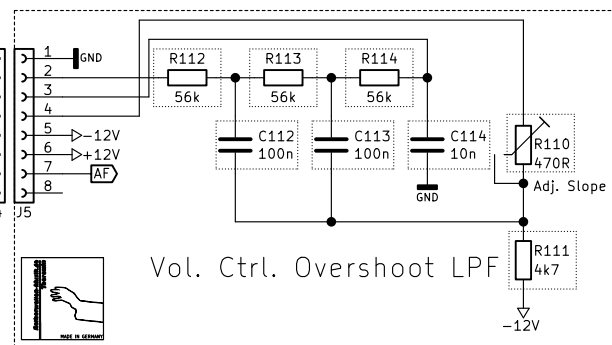

EW-MOD_RF-Circuit
EW-MOD_SCH02_0v2.sch

Aetherwellen-Musik.de
Theremin

Title: EW-Theremin Modification LF-Circuit

NOTE: Aetherwellen-Musik.de

Originator: A. Klaus

Project: Rockmorizer

Date: 2022-01-05

Editor: A. Klaus

Status: DRAFT

Revision: 0.2

File: EW-MOD_SCH01_0v2.sch

Size: A4

Sheet: 1 / 2

Aetherwellen-Musik.de
MADE IN GERMANY

Aetherwellen-Musik.de
Theremin

Title: EW-Theremin Modification RF-Circuit		Aetherwellen-Musik.de MADE IN GERMANY	
NOTE: Aetherwellen-Musik.de			
Originator: A. Klaus	Project: Rockmorizer	Date: 2022-01-05	
Editor: A. Klaus	Status: DRAFT	Revision: 0.2	
File: EW-MOD_SCH02_0v2.sch		Size: A4	Sheet: 2 / 2