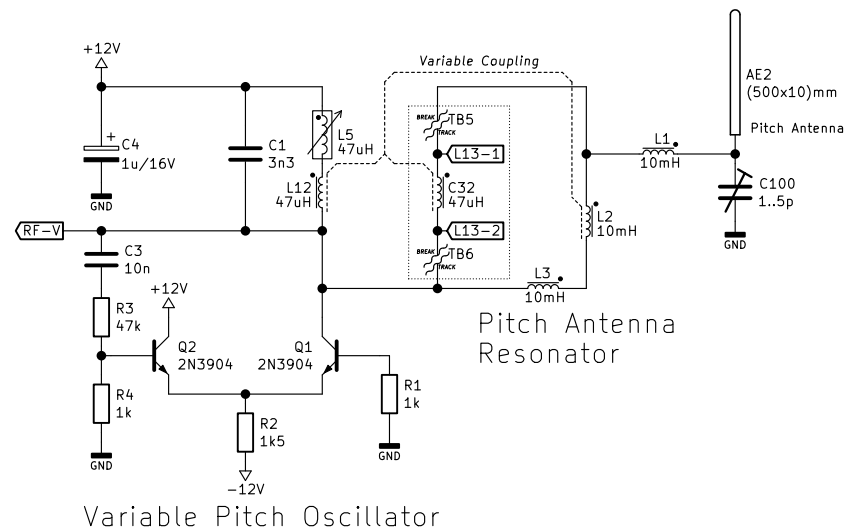

Status: DRAFT

Revision: 0.2

File: EW-MOD_SCH01_0v2.sch

Size: A4

Sheet: 1 / 2

Aetherwellen-Musik.de
MADE IN GERMANY

Aetherwellen-Musik.de
Theremin

Title: EW-Theremin Modification RF-Circuit		Aetherwellen-Musik.de MADE IN GERMANY	
NOTE: Aetherwellen-Musik.de			
Originator: A. Klaus	Project: Rockmorizer	Date: 2022-01-05	
Editor: A. Klaus	Status: DRAFT	Revision: 0.2	
File: EW-MOD_SCH02_0v2.sch		Size: A4	Sheet: 2 / 2