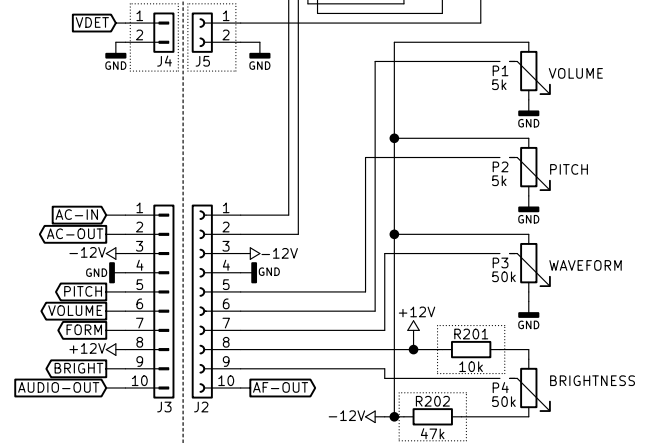

EW-MOD_RF-Circuit
EW-MOD_SCH02_0v2.sch

Aetherwellen-Musik.de
Theremin

Title: EW-Theremin Modification LF-Circuit

NOTE: Aetherwellen-Musik.de

Originator: A. Klaus

Project: Rockmorizer

Date: 2022-01-05

Editor: A. Klaus

Status: DRAFT

Revision: 0.2

File: EW-MOD_SCH01_0v2.sch

Size: A4

Sheet: 1 / 2

Aetherwellen-Musik.de
MADE IN GERMANY

Aetherwellen-Musik.de
Theremin

Title: EW-Theremin Modification RF-Circuit		Aetherwellen-Musik.de MADE IN GERMANY	
NOTE: Aetherwellen-Musik.de			
Originator: A. Klaus	Project: Rockmorizer	Date: 2022-01-05	
Editor: A. Klaus	Status: DRAFT	Revision: 0.2	
File: EW-MOD_SCH02_0v2.sch		Size: A4	Sheet: 2 / 2