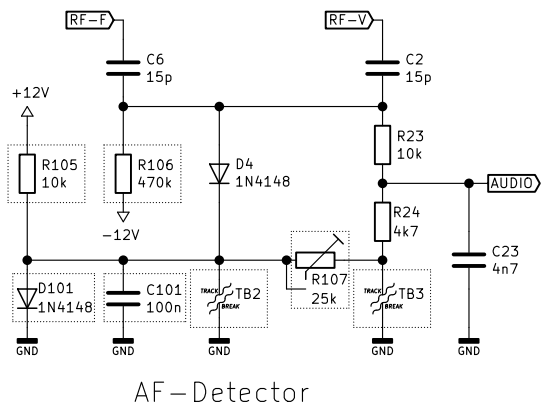

EW-MOD_RF-Circuit
EW-MOD_SCH02_0v2.sch

Aetherwellen-Musik.de
Theremin

Title: EW-Theremin Modification LF-Circuit

NOTE: Aetherwellen-Musik.de

Originator: A. Klaus

Project: Rockmorizer

Date: 2022-01-05

Editor: A. Klaus

Status: DRAFT

Revision: 0.2

File: EW-MOD_SCH01_0v2.sch

Size: A4

Sheet: 1 / 2

Aetherwellen-Musik.de
MADE IN GERMANY

Aetherwellen-Musik.de
Theremin

Title: EW-Theremin Modification RF-Circuit		Aetherwellen-Musik.de MADE IN GERMANY	
NOTE: Aetherwellen-Musik.de			
Originator: A. Klaus	Project: Rockmorizer	Date: 2022-01-05	
Editor: A. Klaus	Status: DRAFT	Revision: 0.2	
File: EW-MOD_SCH02_0v2.sch		Size: A4	Sheet: 2 / 2