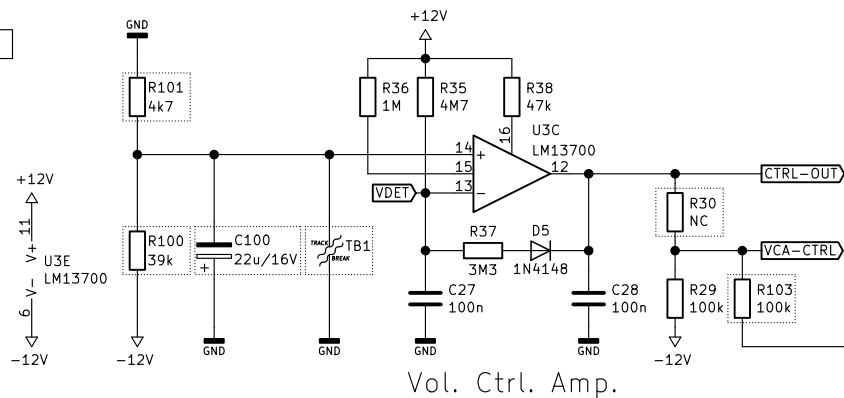

EW-MOD_RF-Circuit
EW-MOD_SCH02_0v2.sch

Aetherwellen-Musik.de
Theremin

Title: EW-Theremin Modification LF-Circuit

NOTE: Aetherwellen-Musik.de

Originator: A. Klaus

Project: Rockmorizer

Date: 2022-01-05

Editor: A. Klaus

Status: DRAFT

Revision: 0.2

File: EW-MOD_SCH01_0v2.sch

Size: A4

Sheet: 1 / 2

Aetherwellen-Musik.de
MADE IN GERMANY

Aetherwellen-Musik.de
Theremin

Title: EW-Theremin Modification RF-Circuit		Aetherwellen-Musik.de MADE IN GERMANY	
NOTE: Aetherwellen-Musik.de			
Originator: A. Klaus	Project: Rockmorizer	Date: 2022-01-05	
Editor: A. Klaus	Status: DRAFT	Revision: 0.2	
File: EW-MOD_SCH02_0v2.sch		Size: A4	Sheet: 2 / 2