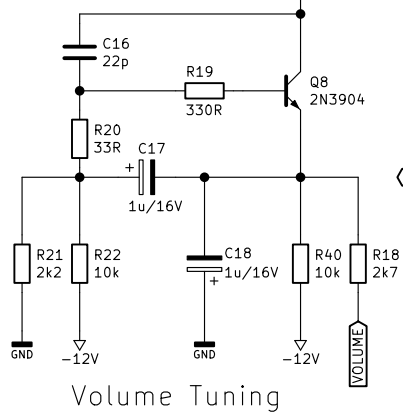

Status: DRAFT

Revision: 0.2

File: EW-MOD_SCH01_0v2.sch

Size: A4

Sheet: 1 / 2

Aetherwellen-Musik.de
MADE IN GERMANY

Aetherwellen-Musik.de
Theremin

Title: EW-Theremin Modification RF-Circuit		Aetherwellen-Musik.de MADE IN GERMANY	
NOTE: Aetherwellen-Musik.de			
Originator: A. Klaus	Project: Rockmorizer	Date: 2022-01-05	
Editor: A. Klaus	Status: DRAFT	Revision: 0.2	
File: EW-MOD_SCH02_0v2.sch		Size: A4	Sheet: 2 / 2