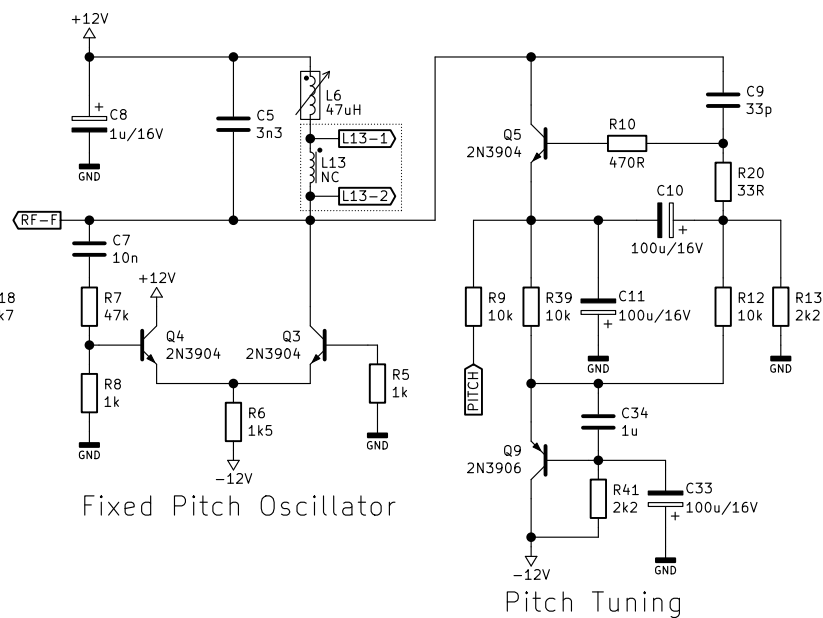

Status: DRAFT

Revision: 0.2

File: EW-MOD_SCH01_0v2.sch

Size: A4

Sheet: 1 / 2

Aetherwellen-Musik.de
MADE IN GERMANY

Aetherwellen-Musik.de
Theremin

Title: EW-Theremin Modification RF-Circuit		Aetherwellen-Musik.de MADE IN GERMANY	
NOTE: Aetherwellen-Musik.de			
Originator: A. Klaus	Project: Rockmorizer	Date: 2022-01-05	
Editor: A. Klaus	Status: DRAFT	Revision: 0.2	
File: EW-MOD_SCH02_0v2.sch		Size: A4	Sheet: 2 / 2