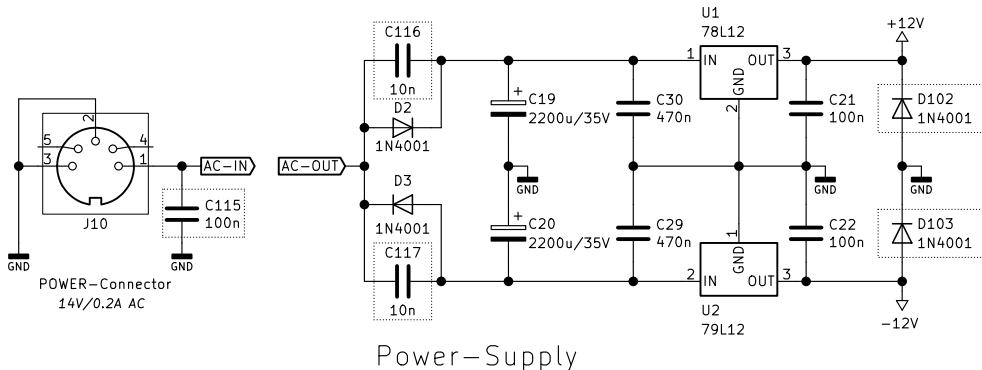

EW-MOD_RF-Circuit
EW-MOD_SCH02_0v2.sch

Aetherwellen-Musik.de
Theremin

Title: EW-Theremin Modification LF-Circuit

NOTE: Aetherwellen-Musik.de

Originator: A. Klaus

Project: Rockmorizer

Date: 2022-01-05

Editor: A. Klaus

Status: DRAFT

Revision: 0.2

File: EW-MOD_SCH01_0v2.sch

Size: A4

Sheet: 1 / 2

Aetherwellen-Musik.de
MADE IN GERMANY

Aetherwellen-Musik.de
Theremin

Title: EW-Theremin Modification RF-Circuit		Aetherwellen-Musik.de MADE IN GERMANY	
NOTE: Aetherwellen-Musik.de			
Originator: A. Klaus	Project: Rockmorizer	Date: 2022-01-05	
Editor: A. Klaus	Status: DRAFT	Revision: 0.2	
File: EW-MOD_SCH02_0v2.sch		Size: A4	Sheet: 2 / 2