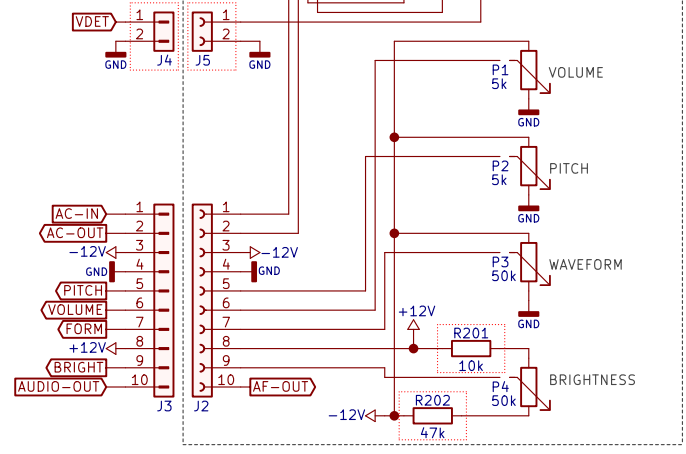

EW-MOD_RF-Circuit
EW-MOD_SCH02_Ov1.sch

Title: EW-Theremin Modification LF-Circuit		Aetherwellen-Musik.de MADE IN GERMANY	
Originator: A. Klaus	Project: Rockmorizer	Date: 2020-05-10	Sheet: 1 / 2
Editor: A. Klaus	Status: DRAFT	Revision: 0.1	
File: EW-MOD_SCH01_Ov1.sch	Size: A4		

Aetherwellen-Musik.de
Theremin

Title: EW-Theremin Modification RF-Circuit		Aetherwellen-Musik.de MADE IN GERMANY	
Originator: A. Klaus	Project: Rockmorizer	Date: 2020-05-10	Sheet: 2 / 2
Editor: A. Klaus	Status: DRAFT	Revision: 0.1	
File: EW-MOD_SCH02_0v1.sch	Size: A4		