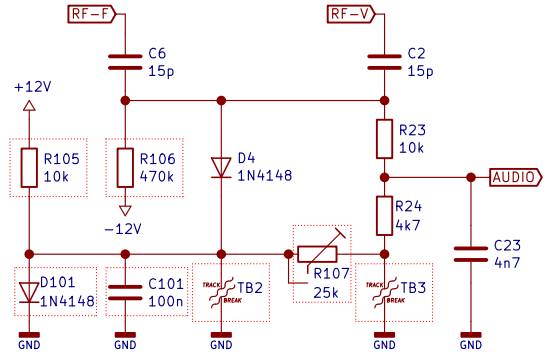

EW-MOD_RF-Circuit
EW-MOD_SCH02_Ov1.sch

Title: EW-Theremin Modification LF-Circuit		Aetherwellen-Musik.de MADE IN GERMANY	
Originator: A. Klaus	Project: Rockmorizer	Date: 2020-05-10	Sheet: 1 / 2
Editor: A. Klaus	Status: DRAFT	Revision: 0.1	
File: EW-MOD_SCH01_Ov1.sch	Size: A4		

Aetherwellen-Musik.de
Theremin

Title: EW-Theremin Modification RF-Circuit		Aetherwellen-Musik.de MADE IN GERMANY	
Originator: A. Klaus	Project: Rockmorizer	Date: 2020-05-10	Sheet: 2 / 2
Editor: A. Klaus	Status: DRAFT	Revision: 0.1	
File: EW-MOD_SCH02_0v1.sch	Size: A4		