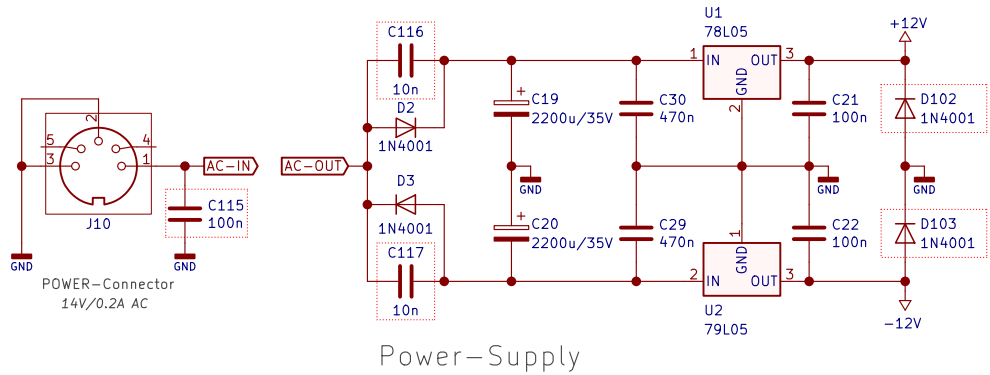

EW-MOD_RF-Circuit
EW-MOD_SCH02_Ov1.sch

Title: EW-Theremin Modification LF-Circuit		Aetherwellen-Musik.de MADE IN GERMANY	
Originator: A. Klaus	Project: Rockmorizer	Date: 2020-05-10	Sheet: 1 / 2
Editor: A. Klaus	Status: DRAFT	Revision: 0.1	
File: EW-MOD_SCH01_Ov1.sch	Size: A4		

Aetherwellen-Musik.de
Theremin

Title: EW-Theremin Modification RF-Circuit		Aetherwellen-Musik.de MADE IN GERMANY	
Originator: A. Klaus	Project: Rockmorizer	Date: 2020-05-10	Sheet: 2 / 2
Editor: A. Klaus	Status: DRAFT	Revision: 0.1	
File: EW-MOD_SCH02_0v1.sch	Size: A4		