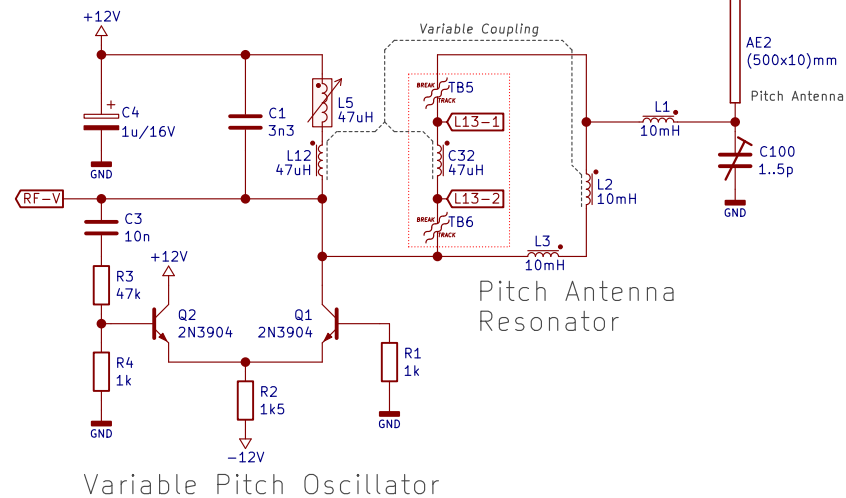

EW-MOD_RF-Circuit
EW-MOD_SCH02_Ov1.sch

Title: EW-Theremin Modification LF-Circuit		Aetherwellen-Musik.de MADE IN GERMANY	
Originator: A. Klaus	Project: Rockmorizer	Date: 2020-05-10	Sheet: 1 / 2
Editor: A. Klaus	Status: DRAFT	Revision: 0.1	
File: EW-MOD_SCH01_Ov1.sch	Size: A4		

Aetherwellen-Musik.de
Theremin

Title: EW-Theremin Modification RF-Circuit		Aetherwellen-Musik.de MADE IN GERMANY	
Originator: A. Klaus	Project: Rockmorizer	Date: 2020-05-10	Sheet: 2 / 2
Editor: A. Klaus	Status: DRAFT	Revision: 0.1	
File: EW-MOD_SCH02_0v1.sch	Size: A4		