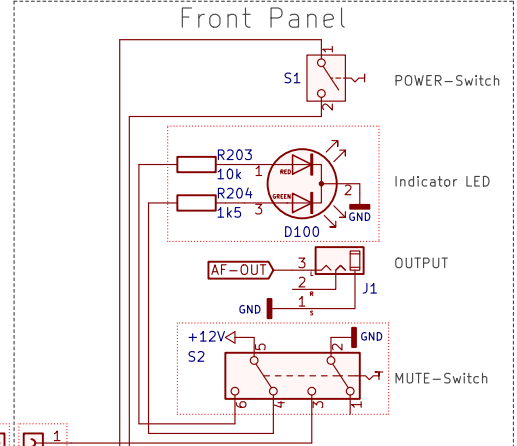

EW-MOD_RF-Circuit
EW-MOD_SCH02_Ov1.sch

Title: EW-Theremin Modification LF-Circuit		Aetherwellen-Musik.de MADE IN GERMANY	
Originator: A. Klaus	Project: Rockmorizer	Date: 2020-05-10	Sheet: 1 / 2
Editor: A. Klaus	Status: DRAFT	Revision: 0.1	
File: EW-MOD_SCH01_Ov1.sch	Size: A4		

Aetherwellen-Musik.de
Theremin

Title: EW-Theremin Modification RF-Circuit		Aetherwellen-Musik.de MADE IN GERMANY	
Originator: A. Klaus	Project: Rockmorizer	Date: 2020-05-10	Sheet: 2 / 2
Editor: A. Klaus	Status: DRAFT	Revision: 0.1	
File: EW-MOD_SCH02_0v1.sch	Size: A4		