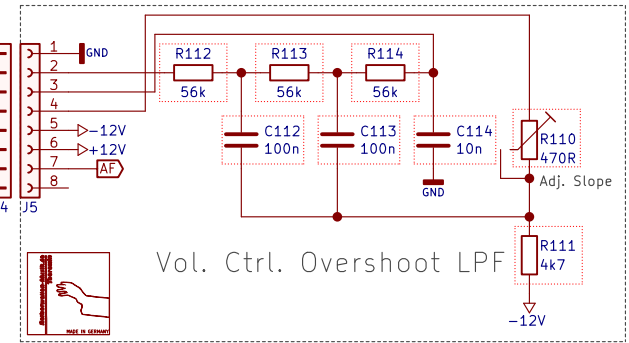

EW-MOD_RF-Circuit
EW-MOD_SCH02_Ov1.sch

Title: EW-Theremin Modification LF-Circuit		Aetherwellen-Musik.de MADE IN GERMANY	
Originator: A. Klaus	Project: Rockmorizer	Date: 2020-05-10	Sheet: 1 / 2
Editor: A. Klaus	Status: DRAFT	Revision: 0.1	
File: EW-MOD_SCH01_Ov1.sch	Size: A4		

Aetherwellen-Musik.de
Theremin

Title: EW-Theremin Modification RF-Circuit		Aetherwellen-Musik.de MADE IN GERMANY	
Originator: A. Klaus	Project: Rockmorizer	Date: 2020-05-10	Sheet: 2 / 2
Editor: A. Klaus	Status: DRAFT	Revision: 0.1	
File: EW-MOD_SCH02_0v1.sch	Size: A4		