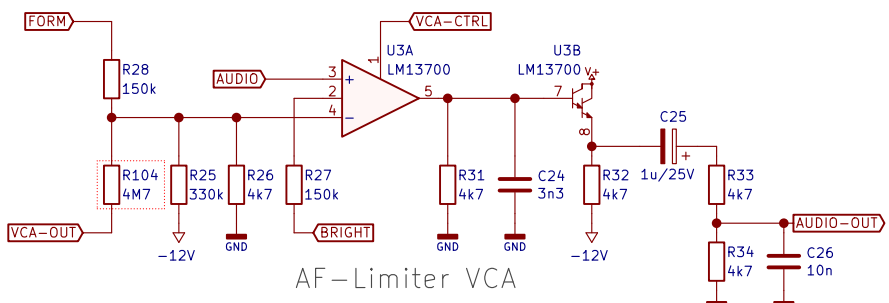

EW-MOD_RF-Circuit
EW-MOD_SCH02_Ov1.sch

Title: EW-Theremin Modification LF-Circuit		Aetherwellen-Musik.de MADE IN GERMANY	
Originator: A. Klaus	Project: Rockmorizer	Date: 2020-05-10	Sheet: 1 / 2
Editor: A. Klaus	Status: DRAFT	Revision: 0.1	
File: EW-MOD_SCH01_Ov1.sch	Size: A4		

Aetherwellen-Musik.de
Theremin

Title: EW-Theremin Modification RF-Circuit		Aetherwellen-Musik.de MADE IN GERMANY	
Originator: A. Klaus	Project: Rockmorizer	Date: 2020-05-10	Sheet: 2 / 2
Editor: A. Klaus	Status: DRAFT	Revision: 0.1	
File: EW-MOD_SCH02_0v1.sch	Size: A4		