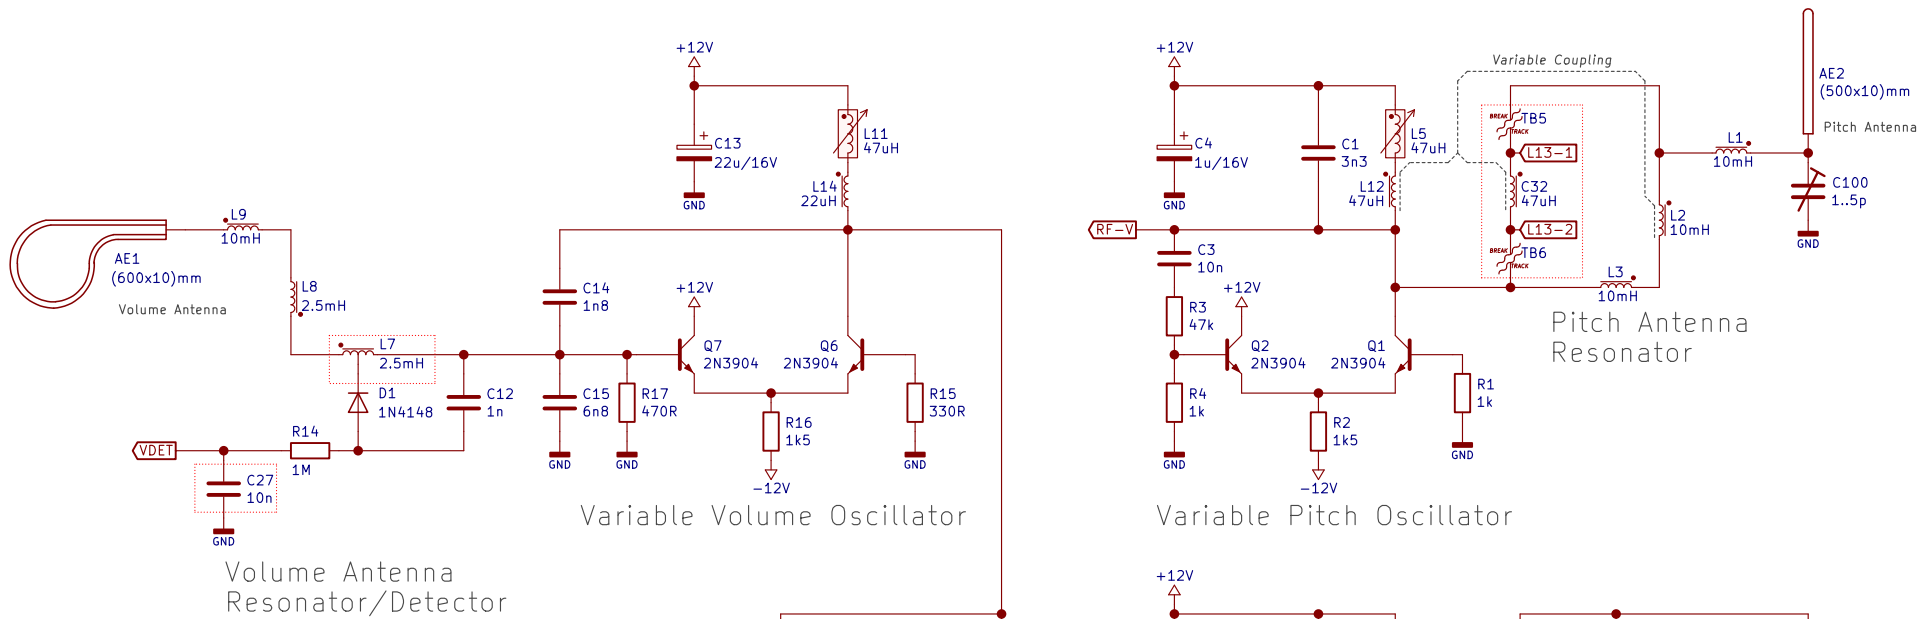

EW-MOD_RF-Circuit
EW-MOD_SCH02_Ov1.sch

Title: EW-Theremin Modification LF-Circuit		Aetherwellen-Musik.de MADE IN GERMANY	
Originator: A. Klaus	Project: Rockmorizer	Date: 2020-05-10	Sheet: 1 / 2
Editor: A. Klaus	Status: DRAFT	Revision: 0.1	
File: EW-MOD_SCH01_Ov1.sch	Size: A4		

Aetherwellen-Musik.de
Theremin

Title: EW-Theremin Modification RF-Circuit		Aetherwellen-Musik.de MADE IN GERMANY	
Originator: A. Klaus	Project: Rockmorizer	Date: 2020-05-10	Sheet: 2 / 2
Editor: A. Klaus	Status: DRAFT	Revision: 0.1	
File: EW-MOD_SCH02_0v1.sch	Size: A4		