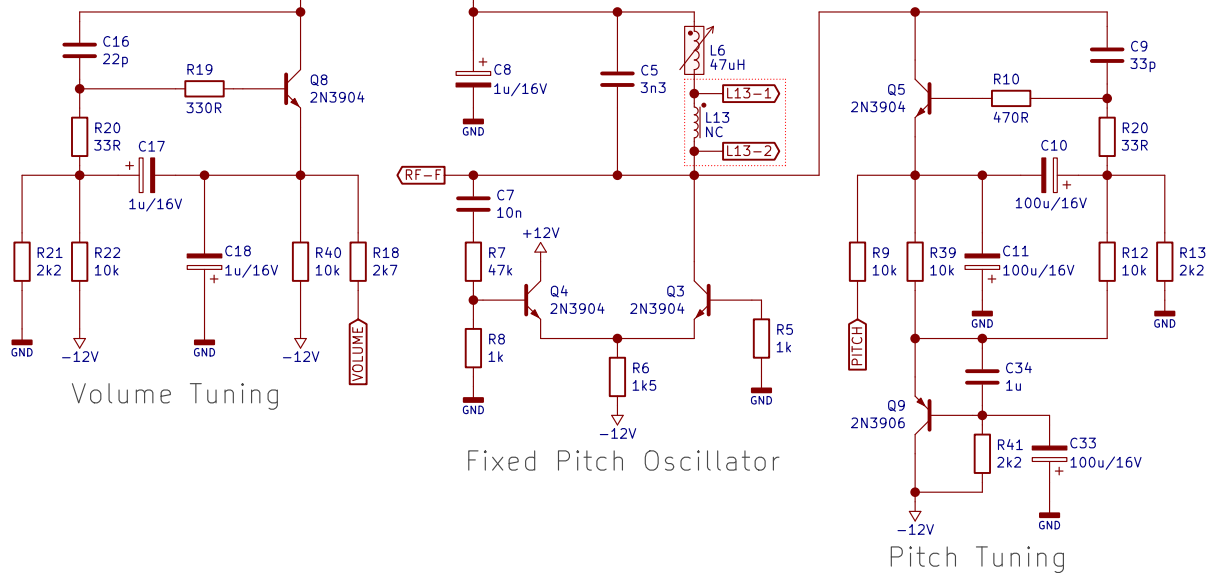

EW-MOD_RF-Circuit
EW-MOD_SCH02_Ov1.sch

Title: EW-Theremin Modification LF-Circuit		Aetherwellen-Musik.de MADE IN GERMANY	
Originator: A. Klaus	Project: Rockmorizer	Date: 2020-05-10	Sheet: 1 / 2
Editor: A. Klaus	Status: DRAFT	Revision: 0.1	
File: EW-MOD_SCH01_Ov1.sch	Size: A4		

Aetherwellen-Musik.de
Theremin

Title: EW-Theremin Modification RF-Circuit		Aetherwellen-Musik.de MADE IN GERMANY	
Originator: A. Klaus	Project: Rockmorizer	Date: 2020-05-10	Sheet: 2 / 2
Editor: A. Klaus	Status: DRAFT	Revision: 0.1	
File: EW-MOD_SCH02_0v1.sch	Size: A4		