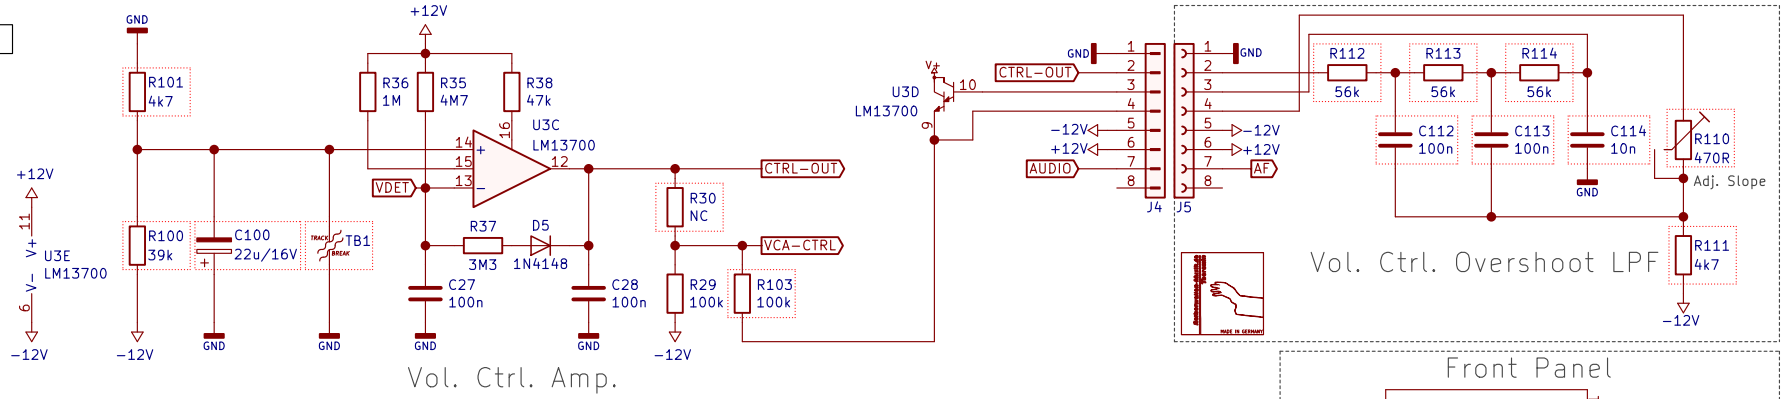

EW-MOD_RF-Circuit
EW-MOD_SCH02_Ov1.sch

Title: EW-Theremin Modification LF-Circuit		Aetherwellen-Musik.de MADE IN GERMANY	
Originator: A. Klaus	Project: Rockmorizer	Date: 2020-05-10	Sheet: 1 / 2
Editor: A. Klaus	Status: DRAFT	Revision: 0.1	
File: EW-MOD_SCH01_Ov1.sch	Size: A4		

Aetherwellen-Musik.de
Theremin

Title: EW-Theremin Modification RF-Circuit		Aetherwellen-Musik.de MADE IN GERMANY	
Originator: A. Klaus	Project: Rockmorizer	Date: 2020-05-10	Sheet: 2 / 2
Editor: A. Klaus	Status: DRAFT	Revision: 0.1	
File: EW-MOD_SCH02_0v1.sch	Size: A4		